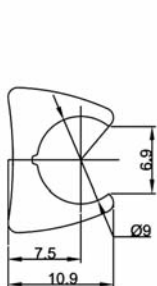

FIBRE OPTIC LIGHTING

There are two types of fibre optic cable: end transmission cables and side transmission cables also known as perimeter fibre cables. The end transmission cables transport light from the generator to different receiver elements, such as wall lights, waterfalls, stars etc. They are manufactured with a black PVC cover indicating the number of fibres. Perimeter fibre cables are manufactured with a transparent cover and have the special feature of transmitting light along their whole length.

The guide rails enable the perimeter fibre to be installed around the pool. They are flexible for easy installation and manufactured in transparent PVC

End Emitting Optic Cable - For Spot Lights

Code	Description
LT8501100	Cable single fibre pmma Ø 0,75 mm
LT8501101	12 strands, per metre
LT8501102	12 strands, 50 metre roll
LT8501103	12 strands, 100 metre roll
LT8501105	25 strands, per metre
LT8501106	25 strands, 50 metre roll
LT8501107	25 strands, 100 metre roll
LT8501109	50 strands, per metre
LT8501110	50 strands, 50 metre roll
LT8501111	50 strands, 100 metre roll
LT8501113	75 strands, per metre
LT8501114	75 strands, 50 metre roll
LT8501115	75 strands, 100 metre roll
LT8501117	100 strands, per metre
LT8501118	100 strands, 50 metre roll
LT8501119	100 strands, 100 metre roll
LT8501120	150 strands, per metre
LT8501121	150 strands, 50 metre roll
LT8501122	150 strands, 100 metre roll

Side Emitting Optic Cable - For Perimeter Lighting