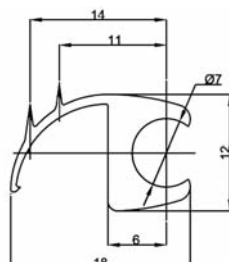

FIBRE OPTIC LIGHTING

There are two types of fibre optic cable: end transmission cables and side transmission cables also known as perimeter fibre cables. The end transmission cables transport light from the generator to different receiver elements, such as wall lights, waterfalls, stars etc. They are manufactured with a black PVC cover indicating the number of fibres. Perimeter fibre cables are manufactured with a transparent cover and have the special feature of transmitting light along their whole length.

The guide rails enable the perimeter fibre to be installed around the pool. They are flexible for easy installation and manufactured in transparent PVC

End Emitting Optic Cable - For Spot Lights

Code	Description
LT8501100	Cable single fibre pmma Ø 0,75 mm
LT8501101	12 strands, per metre
LT8501102	12 strands, 50 metre roll
LT8501103	12 strands, 100 metre roll
LT8501105	25 strands, per metre
LT8501106	25 strands, 50 metre roll
LT8501107	25 strands, 100 metre roll
LT8501109	50 strands, per metre
LT8501110	50 strands, 50 metre roll
LT8501111	50 strands, 100 metre roll
LT8501113	75 strands, per metre
LT8501114	75 strands, 50 metre roll
LT8501115	75 strands, 100 metre roll
LT8501117	100 strands, per metre
LT8501118	100 strands, 50 metre roll
LT8501119	100 strands, 100 metre roll
LT8501120	150 strands, per metre
LT8501121	150 strands, 50 metre roll
LT8501122	150 strands, 100 metre roll

Side Emitting Optic Cable - For Perimeter Lighting