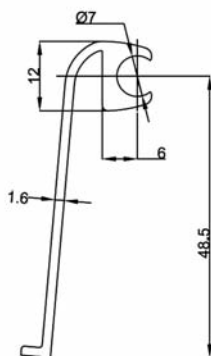

FIBRE OPTIC LIGHTING

There are two types of fibre optic cable: end transmission cables and side transmission cables also known as perimeter fibre cables. The end transmission cables transport light from the generator to different receiver elements, such as wall lights, waterfalls, stars etc. They are manufactured with a black PVC cover indicating the number of fibres. Perimeter fibre cables are manufactured with a transparent cover and have the special feature of transmitting light along their whole length.

The guide rails enable the perimeter fibre to be installed around the pool. They are flexible for easy installation and manufactured in transparent PVC

End Emitting Optic Cable - For Spot Lights

Code	Description
LT8501100	Cable single fibre pmma Ø 0,75 mm
LT8501101	12 strands, per metre
LT8501102	12 strands, 50 metre roll
LT8501103	12 strands, 100 metre roll
LT8501105	25 strands, per metre
LT8501106	25 strands, 50 metre roll
LT8501107	25 strands, 100 metre roll
LT8501109	50 strands, per metre
LT8501110	50 strands, 50 metre roll
LT8501111	50 strands, 100 metre roll
LT8501113	75 strands, per metre
LT8501114	75 strands, 50 metre roll
LT8501115	75 strands, 100 metre roll
LT8501117	100 strands, per metre
LT8501118	100 strands, 50 metre roll
LT8501119	100 strands, 100 metre roll
LT8501120	150 strands, per metre
LT8501121	150 strands, 50 metre roll
LT8501122	150 strands, 100 metre roll

Side Emitting Optic Cable - For Perimeter Lighting