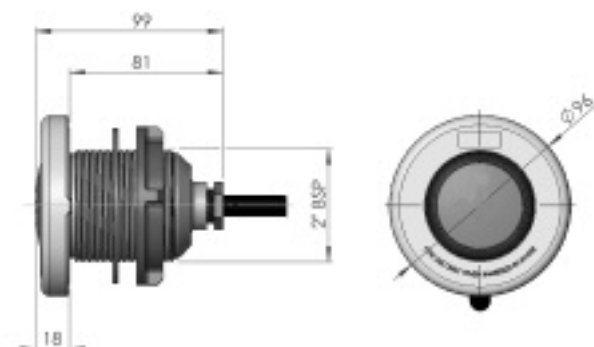

## Features

- 50W 12v Dichroic lamp
- 38° angled halo
- 95 lux at 4m illuminating a 2.5m circle
- Includes 2.5m cable

PMW100

**NEW**

PMS200

**NEW**

PMC300

**NEW**

## Mini Dichroic Light 50W 12v

<b>PMW100</b>	50W light push-fit - concrete pools - ABS faceplate
<b>PMW100X</b>	50W light push-fit - concrete pools - stainless steel faceplate
<b>PMC300</b>	50W light with niche - concrete pools - ABS faceplate
<b>PMC300X</b>	50W light with niche - concrete pools - Stainless Steel faceplate
<b>PMP400</b>	50W light with niche - prefabricated/liner pools - ABS faceplate
<b>PMP400X</b>	50W light with niche - prefabricated/liner pools - Stainless Steel faceplate
<b>PMS200</b>	50W light with niche - Spas - ABS faceplate
<b>PMS200</b>	50W light with niche - Spas - Stainless Steel faceplate
<b>HD900</b>	Wall conduit for use with push-fit lights (59.3mm int x 2" BSP)