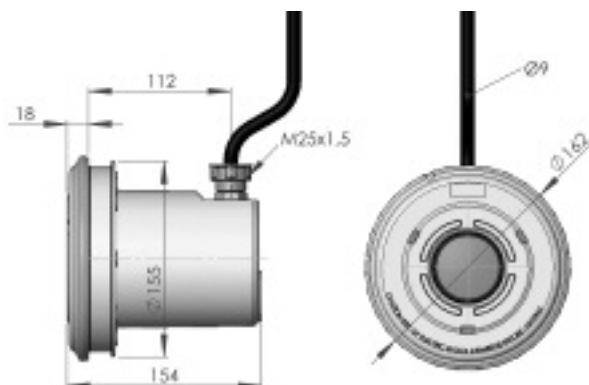

# MINI Dichroic Lights

Ideal for use in spas and steps.  
These lights feature compact dimensions and are available with both ABS and stainless steel faceplates.

## Features

- 50W 12v Dichroic lamp
- 38° angled halo
- 95 lux at 4m illuminating a 2.5m circle
- Includes 2.5m cable

PMW100

**NEW**

PMS200

**NEW**

PMC300

**NEW**

## Mini Dichroic Light 50W 12v

<b>PMW100</b>	50W light push-fit - concrete pools - ABS faceplate
<b>PMW100X</b>	50W light push-fit - concrete pools - stainless steel faceplate
<b>PMC300</b>	50W light with niche - concrete pools - ABS faceplate
<b>PMC300X</b>	50W light with niche - concrete pools - Stainless Steel faceplate
<b>PMP400</b>	50W light with niche - prefabricated/liner pools - ABS faceplate
<b>PMP400X</b>	50W light with niche - prefabricated/liner pools - Stainless Steel faceplate
<b>PMS200</b>	50W light with niche - Spas - ABS faceplate
<b>PMS200</b>	50W light with niche - Spas - Stainless Steel faceplate
<b>HD900</b>	Wall conduit for use with push-fit lights (59.3mm int x 2" BSP)