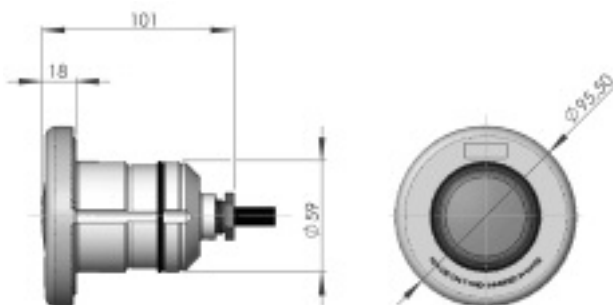

# MINI Dichroic Lights

Ideal for use in spas and steps.  
These lights feature compact dimensions and are available with both ABS and stainless steel faceplates.

## Features

- 50W 12v Dichroic lamp
- 38° angled halo
- 95 lux at 4m illuminating a 2.5m circle
- Includes 2.5m cable

PMW100

**NEW**

PMS200

**NEW**

PMC300

**NEW**

## Mini Dichroic Light 50W 12v

<b>PMW100</b>	50W light push-fit - concrete pools - ABS faceplate
<b>PMW100X</b>	50W light push-fit - concrete pools - stainless steel faceplate
<b>PMC300</b>	50W light with niche - concrete pools - ABS faceplate
<b>PMC300X</b>	50W light with niche - concrete pools - Stainless Steel faceplate
<b>PMP400</b>	50W light with niche - prefabricated/liner pools - ABS faceplate
<b>PMP400X</b>	50W light with niche - prefabricated/liner pools - Stainless Steel faceplate
<b>PMS200</b>	50W light with niche - Spas - ABS faceplate
<b>PMS200</b>	50W light with niche - Spas - Stainless Steel faceplate
<b>HD900</b>	Wall conduit for use with push-fit lights (59.3mm int x 2" BSP)