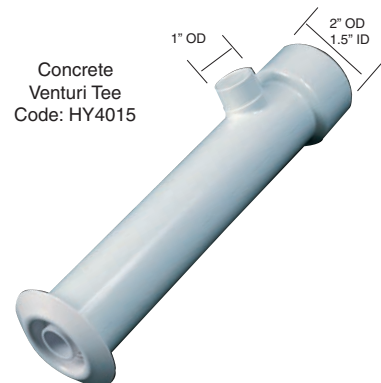

SPA FITTINGS

Concrete Hydro-Jet
Code: ZZ4017

Jacuzzi Jet - Concrete
Code: JZ4013

Jacuzzi Type Jet - GRP
Code: JZ4002

Swimjet Assembly
Code: HY4016

1.5"
AV Suction
Code: HY4025

Plate Skimmer
Code: HY4033

2" Threaded Outlet
Weir Skimmer
Code: HA4038

1.5"-2" Main Drain
Code: HY4029

Slim line jet
Code: HY4008C

Concrete
Venturi Tee
Code: HY4015

Spa Jets - Concrete

Code	Description
ZZ4017	Hydroair hydrojet with extensionn for concrete (1.5m ³ /h @ 7m H ₂ O)-imperial (inch) glue connections
JZ4013	Jacuzzi jet for concrete (4.5m ³ /h) - imperial (inch) glue connections
HY4015	Hydroair extended vebturi tee for concrete (1.5m ³ /h @ 7m) - imperial (inch) glue connections)

Spa Jets - GRP

HY4007	Hydroair hydrojet with for GRP (1.5m ³ /h @ 7m) - imperial (inch) glue connections
HY4007/M	Hydroair hydrojet with for GRP (1.5m ³ /h @ 7m) - imperial (inch) glue connections
JZ4002	Jacuzzi type jet for GRP (4.5m ³ /h) - imperial (inch) glue connections
HY4008C	Hydroair slimline microjet for GRP (1.5m ³ /h @ 7m) - imperial (inch) glue connections
HY4008C/M	Hydroair slimline microjet for GRP (1.5m ³ /h @ 7m) - metric (inch) glue connections
HY4016	Hydroair swimjet for GRP (17.5m ³ /h) - imperial (inch) glue connections
HY4016/M	Hydroair swimjet for GRP (17.5m ³ /h) - metric (inch) glue connections

Spa Fittings

HY4025	Hydroair anti-vortex suction - imperial (1.5") glue connections
HY4025/M	Hydroair anti-vortex suction - metric (50mm) glue connections
HY4027	Hydroair anti-vortex suction - imperial (2") glue connections
HY4027/M	Hydroair anti-vortex suction - metric (63mm) glue connections
HY4029	Hydroair main drain - imperial (inch) connections
HY4029/M	Hydroair main drain - metric (mm) connections
HA4038SP	Hayward dyna skim weir skimmer - concrete - 2" BSP threaded connections
HA4038	Hayward dyna skim weir skimmer - GRP - 2" BSP threaded connections
HY4033	Hydroair plate skimmer - imperial (inch) glue connections
HY6427	Air injector - 16 holes - imperial (1") glue connections