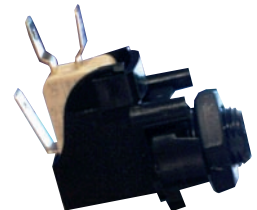

CK9	Stainless steel blower air loop	485.00
------------	---------------------------------	---------------

White push button
HG3890W

Air bellows
HG3892

1" Air Controller
Code: SPHY03

1" ID

Air Switches
HG3895B/S