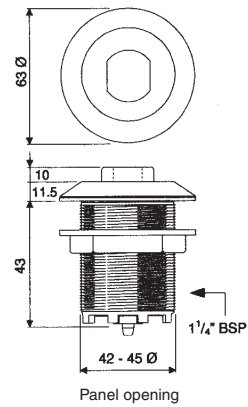

1" Air Controller
Code: SPHY03

1" ID