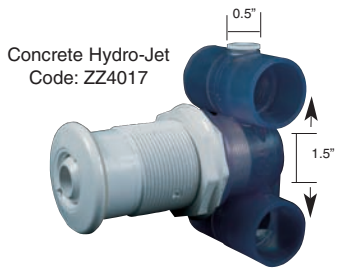

SPA FITTINGS

Concrete Hydro-Jet
Code: ZZ4017

Jacuzzi Jet - Concrete
Code: JZ4013

Jacuzzi Type Jet - GRP
Code: JZ4002

Swimjet Assembly
Code: HY4016

1.5"
AV Suction
Code: HY4025

Plate Skimmer
Code: HY4033

2" Threaded Outlet
Weir Skimmer
Code: HA4038

1.5"-2" Main Drain
Code: HY4029

Slim line jet
Code: HY4008C

Concrete
Venturi Tee
Code: HY4015

Spa Jets - Concrete

Code	Description
ZZ4017	Hydroair hydrojet with extensionn for concrete (1.5m ³ /h @ 7m H ₂ O)-imperial (inch) glue connections
JZ4013	Jacuzzi jet for concrete (4.5m ³ /h) - imperial (inch) glue connections
HY4015	Hydroair extended vebturi tee for concrete (1.5m ³ /h @ 7m) - imperial (inch) glue connections)

Spa Jets - GRP

HY4007	Hydroair hydrojet with for GRP (1.5m ³ /h @ 7m) - imperial (inch) glue connections
HY4007/M	Hydroair hydrojet with for GRP (1.5m ³ /h @ 7m) - imperial (inch) glue connections
JZ4002	Jacuzzi type jet for GRP (4.5m ³ /h) - imperial (inch) glue connections
HY4008C	Hydroair slimline microjet for GRP (1.5m ³ /h @ 7m) - imperial (inch) glue connections
HY4008C/M	Hydroair slimline microjet for GRP (1.5m ³ /h @ 7m) - metric (inch) glue connections
HY4016	Hydroair swimjet for GRP (17.5m ³ /h) - imperial (inch) glue connections
HY4016/M	Hydroair swimjet for GRP (17.5m ³ /h) - metric (inch) glue connections