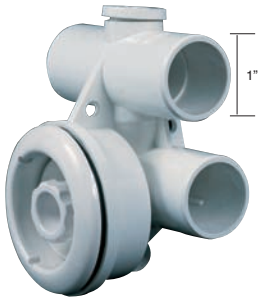

SPA FITTINGS

Concrete Hydro-Jet
Code: ZZ4017

Jacuzzi Jet - Concrete
Code: JZ4013

Jacuzzi Type Jet - GRP
Code: JZ4002

Swimjet Assembly
Code: HY4016

1.5"
AV Suction
Code: HY4025

Plate Skimmer
Code: HY4033

2" Threaded Outlet
Weir Skimmer
Code: HA4038

1.5"-2" Main Drain
Code: HY4029

Slim line jet
Code: HY4008C

Concrete
Venturi Tee
Code: HY4015

Spa Jets - Concrete

Code	Description
ZZ4017	Hydroair hydrojet with extensionn for concrete (1.5m ³ /h @ 7m H ₂ O)-imperial (inch) glue connections
JZ4013	Jacuzzi jet for concrete (4.5m ³ /h) - imperial (inch) glue connections
HY4015	Hydroair extended vebturi tee for concrete (1.5m ³ /h @ 7m) - imperial (inch) glue connections)

Spa Jets - GRP

HY4007	Hydroair hydrojet with for GRP (1.5m ³ /h @ 7m) - imperial (inch) glue connections
HY4007/M	Hydroair hydrojet with for GRP (1.5m ³ /h @ 7m) - imperial (inch) glue connections
JZ4002	Jacuzzi type jet for GRP (4.5m ³ /h) - imperial (inch) glue connections
HY4008C	Hydroair slimline microjet for GRP (1.5m ³ /h @ 7m) - imperial (inch) glue connections
HY4008C/M	Hydroair slimline microjet for GRP (1.5m ³ /h @ 7m) - metric (inch) glue connections
HY4016	Hydroair swimjet for GRP (17.5m ³ /h) - imperial (inch) glue connections
HY4016/M	Hydroair swimjet for GRP (17.5m ³ /h) - metric (inch) glue connections