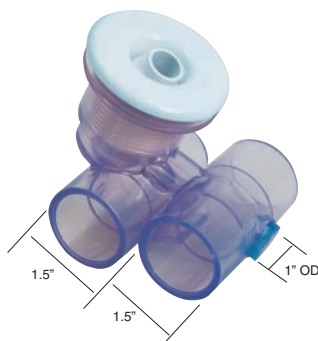

SPA FITTINGS

Concrete Hydro-Jet
Code: ZZ4017

Jacuzzi Jet - Concrete
Code: JZ4013

Jacuzzi Type Jet - GRP
Code: JZ4002

Swimjet Assembly
Code: HY4016

1.5"
AV Suction
Code: HY4025

Plate Skimmer
Code: HY4033

2" Threaded Outlet
Weir Skimmer
Code: HA4038

1.5"-2" Main Drain
Code: HY4029

Slim line jet
Code: HY4008C

Concrete
Venturi Tee
Code: HY4015

Spa Jets - Concrete

Code	Description
ZZ4017	Hydroair hydrojet with extensionn for concrete (1.5m ³ /h @ 7m H ₂ O)-imperial (inch) glue connections
JZ4013	Jacuzzi jet for concrete (4.5m ³ /h) - imperial (inch) glue connections
HY4015	Hydroair extended vebturi tee for concrete (1.5m ³ /h @ 7m) - imperial (inch) glue connections)

Spa Jets - GRP

HY4007	Hydroair hydrojet with for GRP (1.5m ³ /h @ 7m) - imperial (inch) glue connections
HY4007/M	Hydroair hydrojet with for GRP (1.5m ³ /h @ 7m) - imperial (inch) glue connections
JZ4002	Jacuzzi type jet for GRP (4.5m ³ /h) - imperial (inch) glue connections
HY4008C	Hydroair slimline microjet for GRP (1.5m ³ /h @ 7m) - imperial (inch) glue connections
HY4008C/M	Hydroair slimline microjet for GRP (1.5m ³ /h @ 7m) - metric (inch) glue connections
HY4016	Hydroair swimjet for GRP (17.5m ³ /h) - imperial (inch) glue connections
HY4016/M	Hydroair swimjet for GRP (17.5m ³ /h) - metric (inch) glue connections

Spa Fittings

HY4025	Hydroair anti-vortex suction - imperial (1.5") glue connections
HY4025/M	Hydroair anti-vortex suction - metric (50mm) glue connections
HY4027	Hydroair anti-vortex suction - imperial (2") glue connections
HY4027/M	Hydroair anti-vortex suction - metric (63mm) glue connections
HY4029	Hydroair main drain - imperial (inch) connections
HY4029/M	Hydroair main drain - metric (mm) connections
HA4038SP	Hayward dyna skim weir skimmer - concrete - 2" BSP threaded connections
HA4038	Hayward dyna skim weir skimmer - GRP - 2" BSP threaded connections
HY4033	Hydroair plate skimmer - imperial (inch) glue connections
HY6427	Air injector - 16 holes - imperial (1") glue connections