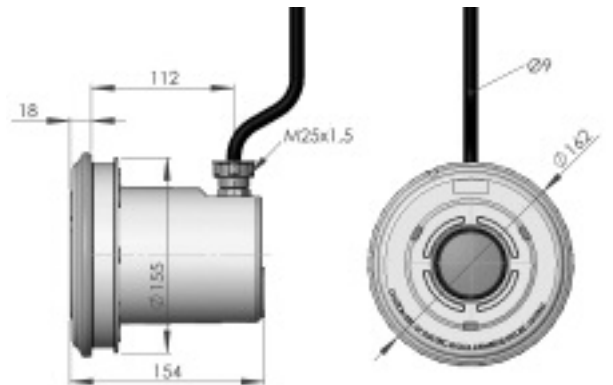

MINI Dichroic Lights

Ideal for use in spas and steps.

These lights feature compact dimensions and are available with both ABS and stainless steel faceplates.

Features

- 50W 12v Dichroic lamp
- 38° angled halo
- 95 lux at 4m illuminating a 2.5m circle
- Includes 2.5m cable

PMW100

PMS200

PMC300

Mini Dichroic Light 50W 12v

| | |
|----------------|---|
| PMW100 | 50W light push-fit - concrete pools - ABS faceplate |
| PMW100X | 50W light push-fit - concrete pools - stainless steel faceplate |
| PMC300 | 50W light with niche – concrete pools – ABS faceplate |
| PMC300X | 50W light with niche – concrete pools – Stainless Steel faceplate |
| PMP400 | 50W light with niche – prefabricated/liner pools – ABS faceplate |
| PMP400X | 50W light with niche – prefabricated/liner pools– Stainless Steel faceplate |
| PMS200 | 50W light with niche – Spas – ABS faceplate |
| PMS200 | 50W light with niche – Spas – Stainless Steel faceplate |
| HD900 | Wall conduit for use with push-fit lights (59.3mm int x 2" BSP) |