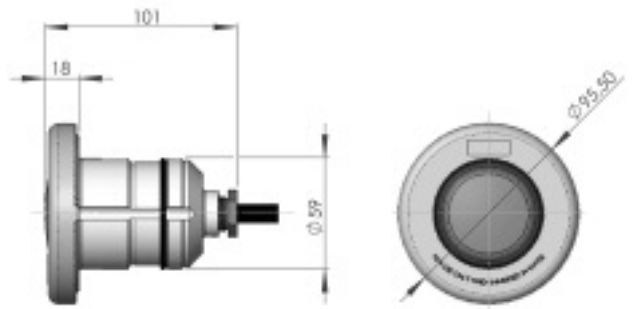

MINI Dichroic Lights

Ideal for use in spas and steps.

These lights feature compact dimensions and are available with both ABS and stainless steel faceplates.

Features

- 50W 12v Dichroic lamp
- 38° angled halo
- 95 lux at 4m illuminating a 2.5m circle
- Includes 2.5m cable

PMW100

PMS200

PMC300

Mini Dichroic Light 50W 12v

| | |
|----------------|---|
| PMW100 | 50W light push-fit - concrete pools - ABS faceplate |
| PMW100X | 50W light push-fit - concrete pools - stainless steel faceplate |
| PMC300 | 50W light with niche – concrete pools – ABS faceplate |
| PMC300X | 50W light with niche – concrete pools – Stainless Steel faceplate |
| PMP400 | 50W light with niche – prefabricated/liner pools – ABS faceplate |
| PMP400X | 50W light with niche – prefabricated/liner pools– Stainless Steel faceplate |
| PMS200 | 50W light with niche – Spas – ABS faceplate |
| PMS200 | 50W light with niche – Spas – Stainless Steel faceplate |
| HD900 | Wall conduit for use with push-fit lights (59.3mm int x 2" BSP) |