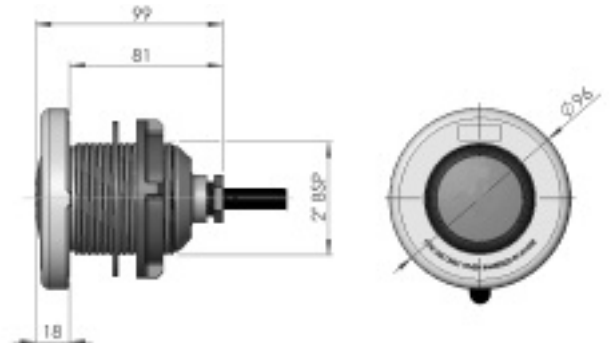

MINI Dichroic Lights

Ideal for use in spas and steps.

These lights feature compact dimensions and are available with both ABS and stainless steel faceplates.

Features

- 50W 12v Dichroic lamp
- 38° angled halo
- 95 lux at 4m illuminating a 2.5m circle
- Includes 2.5m cable

PMW100

PMS200

PMC300

Mini Dichroic Light 50W 12v

| | |
|----------------|---|
| PMW100 | 50W light push-fit - concrete pools - ABS faceplate |
| PMW100X | 50W light push-fit - concrete pools - stainless steel faceplate |
| PMC300 | 50W light with niche – concrete pools – ABS faceplate |
| PMC300X | 50W light with niche – concrete pools – Stainless Steel faceplate |
| PMP400 | 50W light with niche – prefabricated/liner pools – ABS faceplate |
| PMP400X | 50W light with niche – prefabricated/liner pools– Stainless Steel faceplate |
| PMS200 | 50W light with niche – Spas – ABS faceplate |
| PMS200 | 50W light with niche – Spas – Stainless Steel faceplate |
| HD900 | Wall conduit for use with push-fit lights (59.3mm int x 2" BSP) |