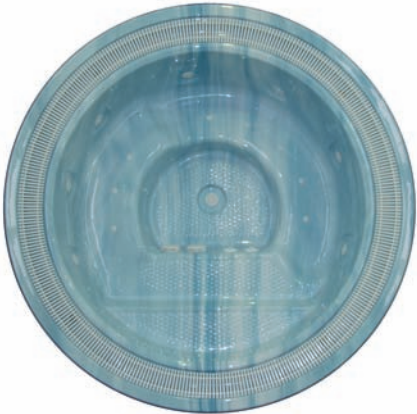

Due to the limitations of the printing process the acrylic sheet colour may vary from that shown.

White

Blue Marble

Bluegrass Quarite

Tahoe

Sahara Quarite

Caribbean Blue

SPAFORM DOMESTIC OVERFLOW SPAS

2.4m Octagon -Pacific

2.5m Round - Madeira

Domestic Overflow Spas - Plumbed Shell Only

Code	Model	Size
PS/PAOF	Pacific	2400 x 2400
PS/MDOF	Madeira	2500 Dia

Overflow Spas

All sizes are approximate, if precise dimensions are required please call.