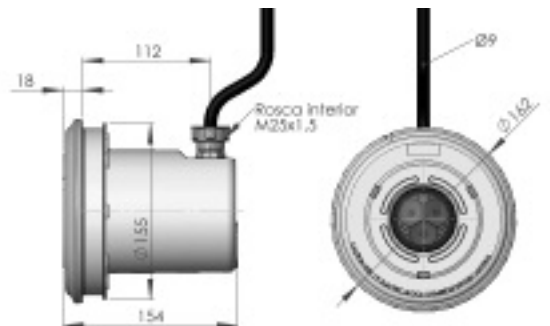

12 function modes: 6 fixed colours and 6 sequences

Controls maximum 4 Mini LED lights
Colour/sequence is on rotary cycle

PLSC100W (Multicoloured)
PLSCW100W (white)

PLSC200S (Multicoloured)
PLSW200S (white)

PLSC300C (Multicoloured)
PLSW300S (white)

PLSC400P (Multicoloured)
PLSW400P (white)

MINI LED Lights

The PLCB200 control box supplies the correct voltage required for the Mini LED lights and features a push button controller.

12 function modes: 6 fixed colours and 6 sequences

Controls maximum 4 Mini LED lights
Colour/sequence is on rotary cycle

Mini LED Lights

PLSC100W	Mini ABS light with wall conduit - multicolour - ABS faceplate
PLSW100W	Mini ABS light with wall conduit - white - ABS faceplate
PLSC1005WX	Mini ABS light with wall conduit - multicolour - stainless steel faceplate
PLSW100WX	Mini ABS light with wall conduit - white - stainless steel faceplate
PLSC200S	Mini ABS light - multicolour - spas/prefabricated pools - ABS faceplate
PLSW200S	Mini ABS light - white - spas/prefabricated pools - ABS faceplate
PLSC200SX	Mini ABS light - multicolour - spas/prefabricated pools - s/steel faceplate
PLSW200SX	Mini ABS light - white - spas/prefabricated pools - s/steel faceplate
PLSC300C	Mini ABS light - multicolour - concrete
PLSW300C	Mini ABS light - white - concrete
PLSC300CX	Mini ABS light - multicolour - concrete
PLSW300CX	Mini ABS light - white - concrete
PLSC400P	Mini ABS light - multicolour - panel pools - ABS faceplate
PLSW400P	Mini ABS light - white - panel pools - ABS faceplate
PLSC400PX	Mini ABS light - multicolour - panel pools - stainless steel faceplate
PLSW400PX	Mini ABS light - white - panel pools - stainless steel faceplate
PLCB200	Control panel for Mini multicolour lights (up to 4 lights)