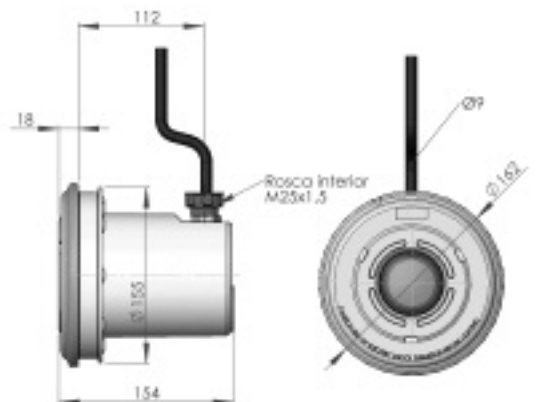

12 function modes: 6 fixed colours and 6 sequences

Controls maximum 4 Mini LED lights
Colour/sequence is on rotary cycle

PLSC100W (Multicoloured)
PLSCW100W (white)

PLSC200S (Multicoloured)
PLSW200S (white)

PLSC300C (Multicoloured)
PLSW300S (white)

PLSC400P (Multicoloured)
PLSW400P (white)

MINI LED Lights

The PLCB200 control box supplies the correct voltage required for the Mini LED lights and features a push button controller.

12 function modes: 6 fixed colours and 6 sequences

Controls maximum 4 Mini LED lights
Colour/sequence is on rotary cycle

Mini LED Lights

PLSC100W	Mini ABS light with wall conduit - multicolour - ABS faceplate
PLSW100W	Mini ABS light with wall conduit - white - ABS faceplate
PLSC1005WX	Mini ABS light with wall conduit - multicolour - stainless steel faceplate
PLSW100WX	Mini ABS light with wall conduit - white - stainless steel faceplate
PLSC200S	Mini ABS light - multicolour - spas/prefabricated pools - ABS faceplate
PLSW200S	Mini ABS light - white - spas/prefabricated pools - ABS faceplate
PLSC200SX	Mini ABS light - multicolour - spas/prefabricated pools - s/steel faceplate
PLSW200SX	Mini ABS light - white - spas/prefabricated pools - s/steel faceplate
PLSC300C	Mini ABS light - multicolour - concrete
PLSW300C	Mini ABS light - white - concrete
PLSC300CX	Mini ABS light - multicolour - concrete
PLSW300CX	Mini ABS light - white - concrete
PLSC400P	Mini ABS light - multicolour - panel pools - ABS faceplate
PLSW400P	Mini ABS light - white - panel pools - ABS faceplate
PLSC400PX	Mini ABS light - multicolour - panel pools - stainless steel faceplate
PLSW400PX	Mini ABS light - white - panel pools - stainless steel faceplate
PLCB200	Control panel for Mini multicolour lights (up to 4 lights)