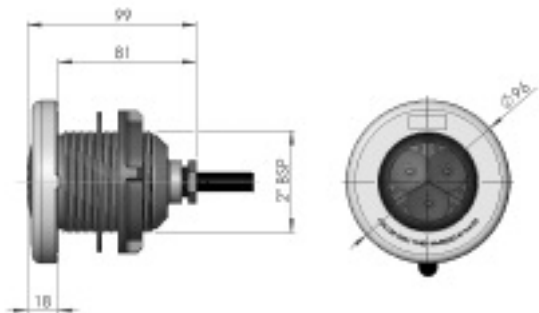

12 function modes: 6 fixed colours and 6 sequences

Controls maximum 4 Mini LED lights
Colour/sequence is on rotary cycle

PLSC100W (Multicoloured)
PLSCW100W (white)

PLSC200S (Multicoloured)
PLSW200S (white)