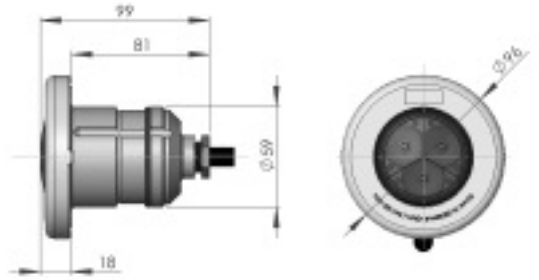

Multicolour lamps must never be connected directly to 12V. Always connect via controller PLCB200.

White Mini lamp works at 12V

Complies with IPX8 protection

White ABS or Stainless Steel faceplate

The PLCB200 control box supplies the correct voltage required for the Mini LED lights and features a push button controller.

12 function modes: 6 fixed colours and 6 sequences

Controls maximum 4 Mini LED lights
Colour/sequence is on rotary cycle

PLSC100W (Multicoloured)
PLSCW100W (white)

PLSC200S (Multicoloured)
PLSW200S (white)