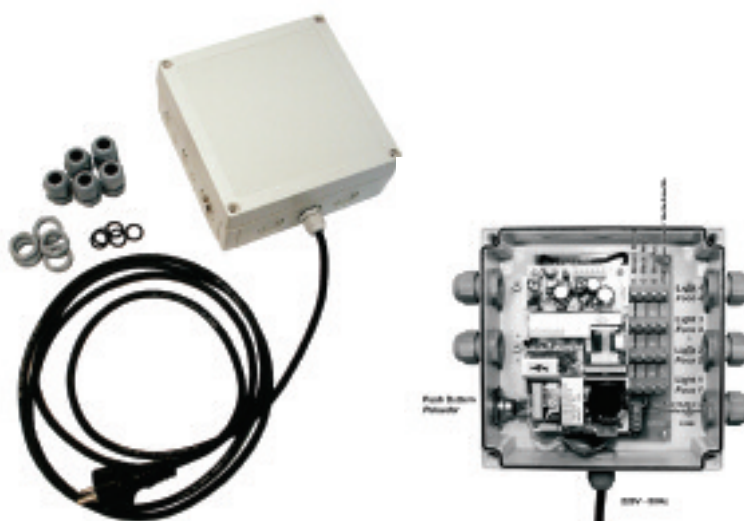

12 function modes: 6 fixed colours and 6 sequences

Controls maximum 4 Mini LED lights
Colour/sequence is on rotary cycle

PLSC100W (Multicoloured)
PLSCW100W (white)

PLSC200S (Multicoloured)
PLSW200S (white)

PLSC300C (Multicoloured)
PLSW300S (white)

PLSC400P (Multicoloured)
PLSW400P (white)

MINI LED Lights

The PLCB200 control box supplies the correct voltage required for the Mini LED lights and features a push button controller.

12 function modes: 6 fixed colours and 6 sequences

Controls maximum 4 Mini LED lights
Colour/sequence is on rotary cycle

Mini LED Lights

PLSC100W	Mini ABS light with wall conduit - multicolour - ABS faceplate
PLSW100W	Mini ABS light with wall conduit - white - ABS faceplate
PLSC1005WX	Mini ABS light with wall conduit - multicolour - stainless steel faceplate
PLSW100WX	Mini ABS light with wall conduit - white - stainless steel faceplate
PLSC200S	Mini ABS light - multicolour - spas/prefabricated pools - ABS faceplate
PLSW200S	Mini ABS light - white - spas/prefabricated pools - ABS faceplate
PLSC200SX	Mini ABS light - multicolour - spas/prefabricated pools - s/steel faceplate
PLSW200SX	Mini ABS light - white - spas/prefabricated pools - s/steel faceplate
PLSC300C	Mini ABS light - multicolour - concrete
PLSW300C	Mini ABS light - white - concrete
PLSC300CX	Mini ABS light - multicolour - concrete
PLSW300CX	Mini ABS light - white - concrete
PLSC400P	Mini ABS light - multicolour - panel pools - ABS faceplate
PLSW400P	Mini ABS light - white - panel pools - ABS faceplate
PLSC400PX	Mini ABS light - multicolour - panel pools - stainless steel faceplate
PLSW400PX	Mini ABS light - white - panel pools - stainless steel faceplate
PLCB200	Control panel for Mini multicolour lights (up to 4 lights)