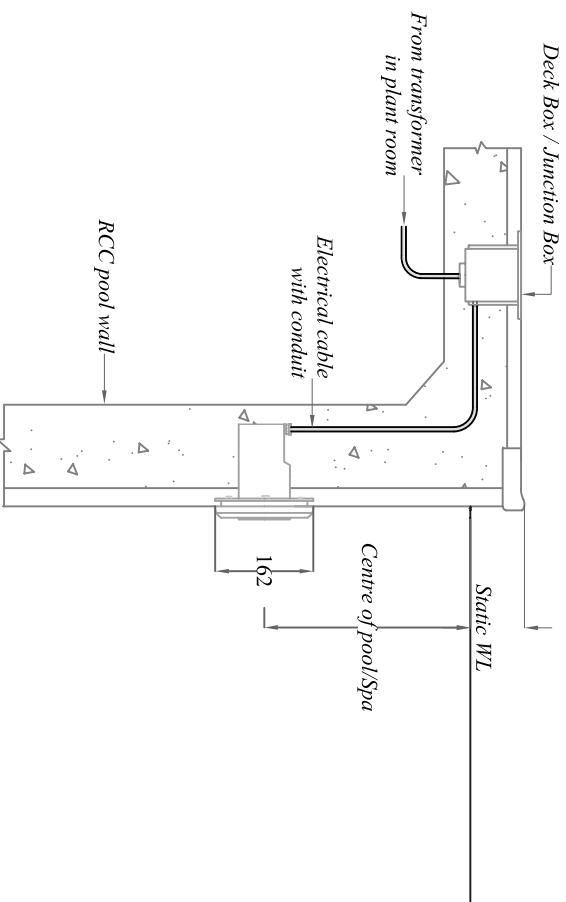

PMC300 w/w light with niche

CERTIKIN CODE

- PMC 300 with ABS face plate
- PMC 300X with Stainless Steel face plate

Specifications

- 50W 12V Dichroic lamp
- 38 degree angled halo
- 95 Lux at 4m illuminating a 2.5m circle
- Includes 2.5m cable

Installation (Typ)

Mini Underwater Light

50W with niche for concrete pools

Drawn: Ar Dwg No: light PMC300 - 01

Scale: 1 : 1 Date: 11/08/09 Checked: