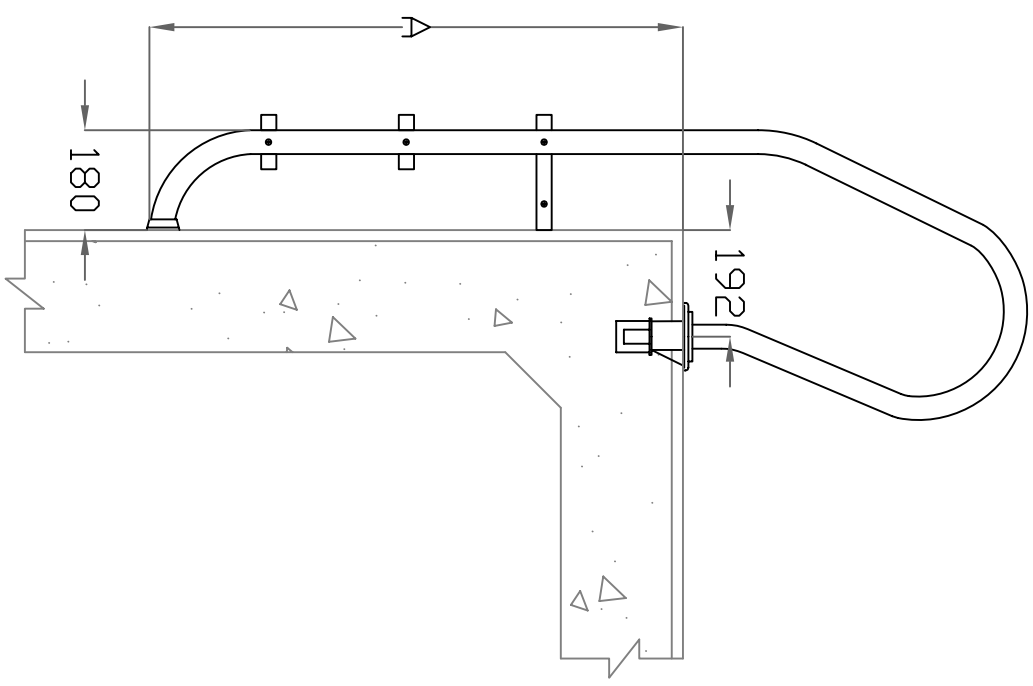

Tread	A
2	710
3	960
4	1210
5	1460

CERTIKIN
swimming pool products india pvt ltd

Club Ladder

500mm Wide

Drawn: Ar	Dwg No: Ladder \CL - 01
Scale: NTS	Date: 11/08/09
	Checked: KM