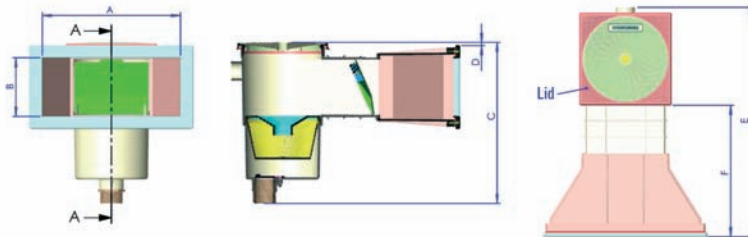

# Eco Skimmers

HSA100 / HSA300L

HSA200 / HSA400L

Dimensions							
	LID	A	B	C	D	E	F
<b>HSA100</b>	244	200	148	430	30	388	130
<b>HSA 200</b>	244	365	154	430	15	600	342
<b>HSA300L</b>	244	200	148	430	30	415	158
<b>HSA400L</b>	244	200	148	430	30	415	158

## Eco Skimmers - Concrete Pools - 15 Litres - 5m<sup>3</sup>/h

Code	Description
<b>HSA100</b>	Skimmer standard - concrete pools
<b>HSA200</b>	Skimmer + wide angled extension - concrete pools

Features
• Manufactured in ABS
• With flap weir basket and including cover for vac hose connection
• European threaded connections
• Recommended flow 5m <sup>3</sup> /h at 0.5m/s with 50mm / 1.5" pipework

## Eco Skimmers - Liner & Prefabricated Pools - 15 Litres - 5m<sup>3</sup>/h

<b>HSA300L</b>	Skimmer Standard - liner pools
<b>HSA400L</b>	Skimmer + wide angled extension - liner pools