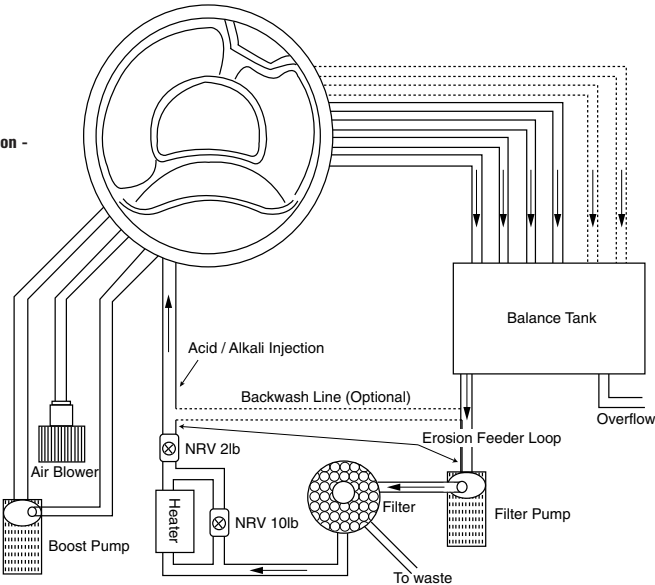

# SPAFORM COMMERCIAL SPAS

2.70m Octagon - Manhattan

3m Round - Grenada

2.4m Octagon -Pacific

2.5m Round - Madeira

Team - Havana

**Typical Installation -  
Commercial  
Overflow Spa**