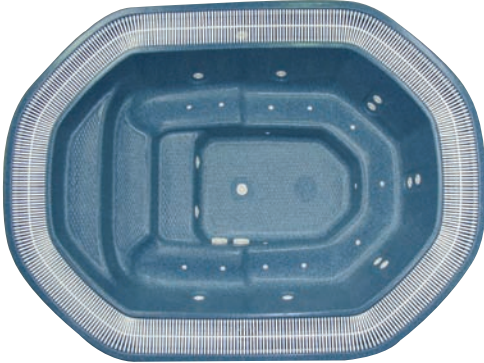

# SPAFORM COMMERCIAL SPAS

2.70m Octagon - Manhattan

3m Round - Grenada

2.4m Octagon -Pacific

2.5m Round - Madeira

Team - Havana

**Typical Installation -  
Commercial  
Overflow Spa**

## Heavy Use Commercial Overflow Spas - Plumbed Shell Only

|                    | Model     | Type          | Size        | Code      |
|--------------------|-----------|---------------|-------------|-----------|
| Octagon Spas       | Pacific   | 2.4m Octagon  | 2400 x 2400 | PS/PAOF   |
|                    | Manhattan | 2.70m Octagon | 2700 x 2700 | PS/MAOF   |
| Team & Corner Spas | Havana    | 3.5m Team     | 3540 x 2650 | PS/HVOF   |
| Round Spas         | Cuba      | 2.2m Round    | 2200 Dia    | PS/CUOF   |
|                    | Madeira   | 2.5m Round    | 2500 Dia    | PS/MDOF   |
|                    | Cascade   | 2.8m Round    | 2800 Dia    | PS/CASC/R |
|                    | Grenada   | 3m Round      | 3000 Dia    | PS/GROF   |