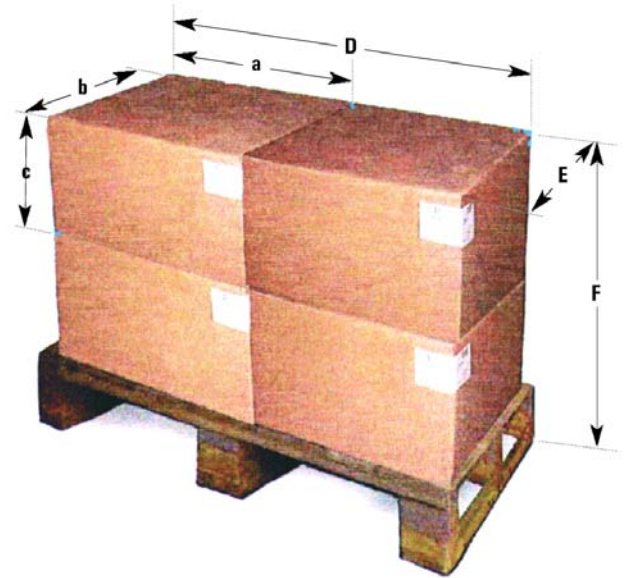

TOP BRASIL FILTER

▼ Packaging

	FBT0400	FBT0500	FBT0600
Caja (mm): Box (mm):	435 x 435 x 950	570 x 570 x 1080	670 x 670 x 1170
Unidades / Cajas: Units / Boxes:	1	1	1
Palet (mm): Pallet (mm):	800 x 1200 x 2050	1000 x 1200 x 2310	1200 x 1200 x 2490
Unidades / Palet: Units / Pallet:	4	4	4