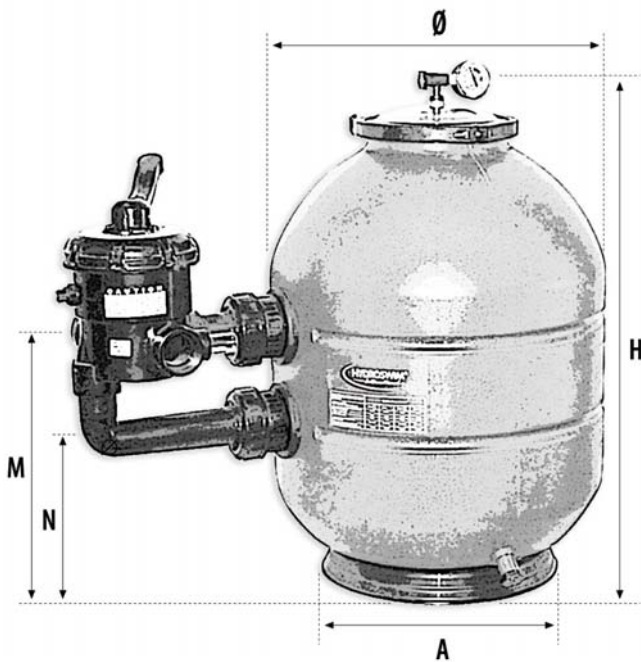

▼ Dimensiones / Dimensions

	FBS0400	FBS0500	FBS0600
Ø (mm)	400	500	600
H	610	700	800
N	235	240	290
M	360	365	415
A	340	430	430